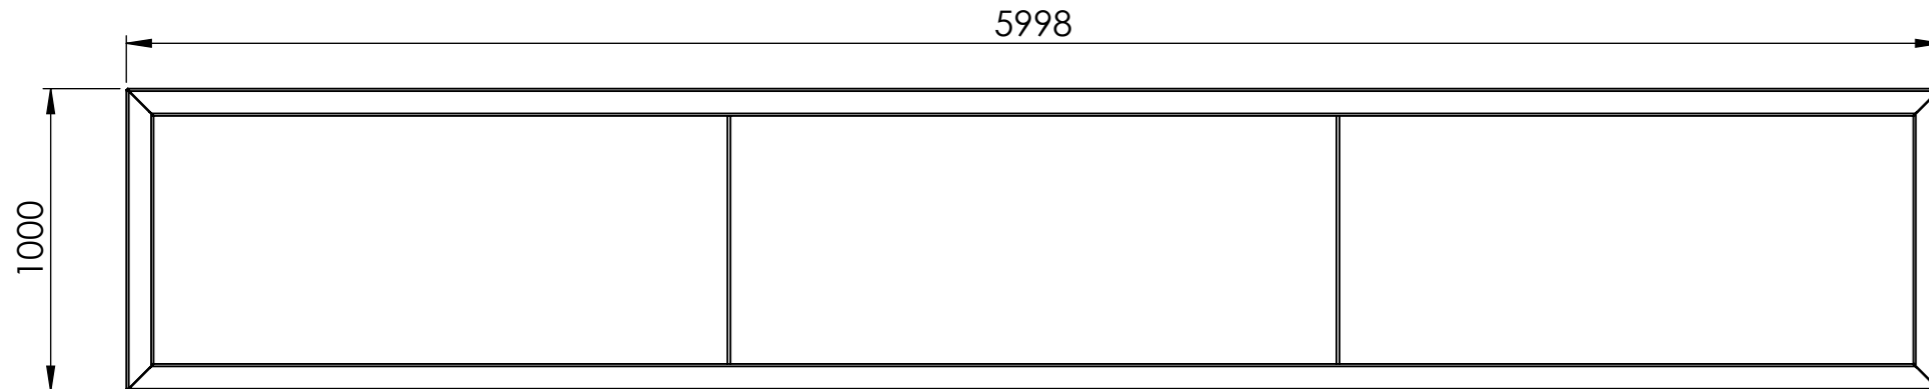

DATE	
DRAWN	Luuk van den Heuvel	27-1-2020	
REVISION	Bas Vlamings	19-3-2024	

TITLE:
4mm Aluminium

ADEZZ
DESIGN TO GROW

Liessentstraat 4, 5405 AG Uden (NL).
t 0031 (0)413 - 27 41 68.
e info@adezz.com, i www.adezz.com

Drawing: **VA1_** **A3**

Color: -

Mass (kg): **201.36**

SCALE:1:25

SHEET 1 OF 14