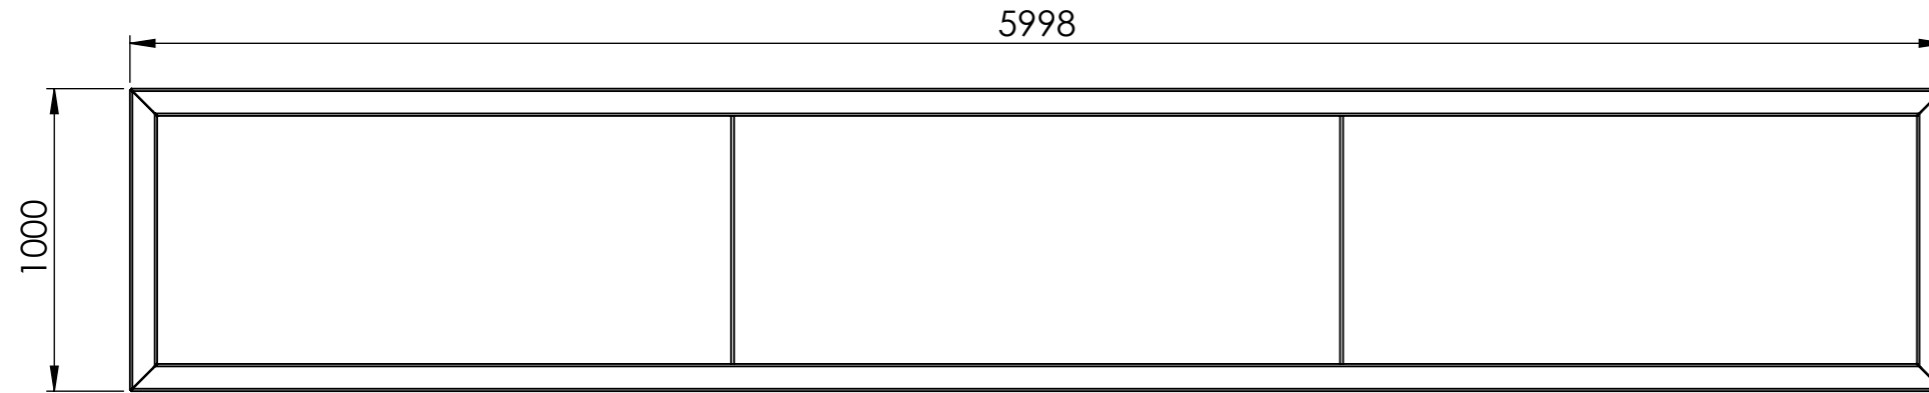

Drawing: **VA1\_** **A3**

Color: -

Mass (kg): **201.36**

SCALE:1:25

SHEET 1 OF 14

DETAIL A  
SCALE 1 : 5

DETAIL B  
SCALE 1 : 5

DETAIL C  
SCALE 1 : 5

Color: -

Mass (kg): **201.36**

TITLE:  
**4mm Aluminium**

Drawing: **VA1\_** **A3**

SCALE:1:25 SHEET 1 OF 14