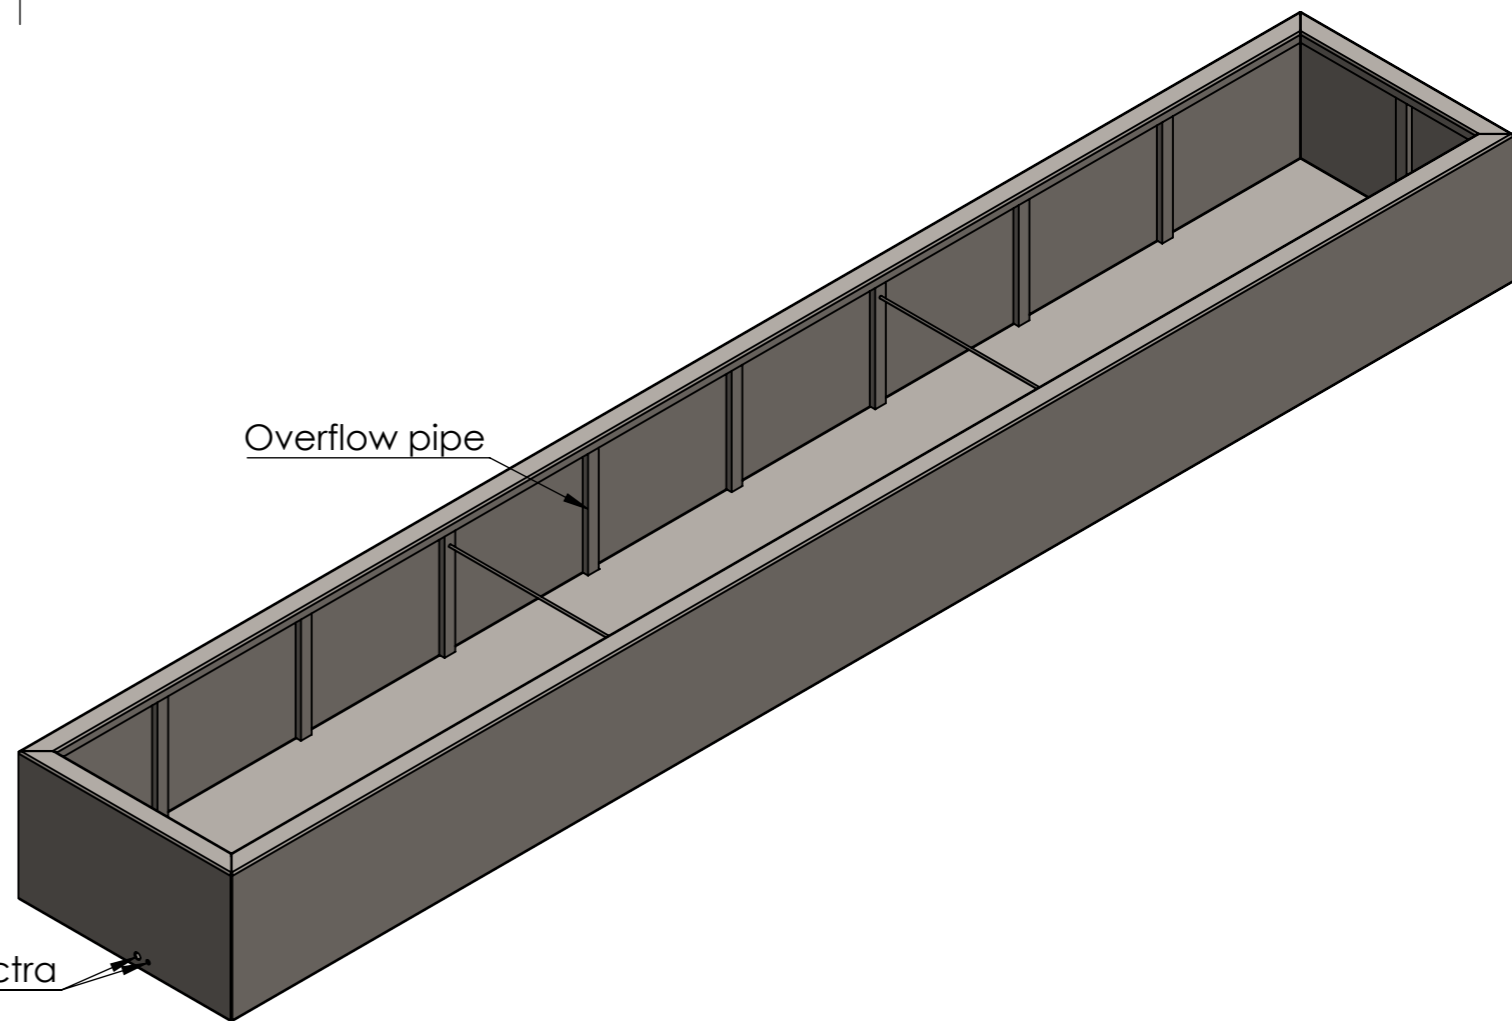

DATE	
DRAWN	Luuk van den Heuvel	27-1-2020	
REVISION	Bas Vlamings	19-3-2024	

TITLE:
4mm Aluminium

ADEZZ
DESIGN TO GROW

Liessentstraat 4, 5405 AG Uden (NL).
t 0031 (0)413 - 27 41 68.
e info@adezz.com, i www.adezz.com

Drawing: **VA1_** **A3**

Color: -

Mass (kg): **201.36**

SCALE:1:25

SHEET 1 OF 14